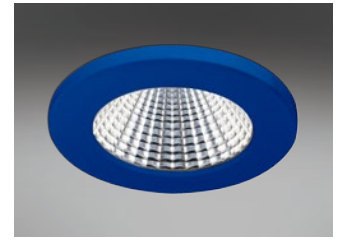

78. Accessories

Bezel Finish

TA200/WH
White bezel

TA200/CH
Chrome bezel

TA200/BA
Brushed aluminium bezel

Product Variation
Various colours available on request

AT200/WH
White anti-tamper bezel

AT200/CH
Chrome anti-tamper bezel

AT200/BA
Brushed aluminium anti-tamper bezel

Product Variation
Various colours available on request

Decorative Bezel

White /WH Chrome /CH Brushed Aluminium /BA

TA225/WH
White bezel complete with clear halo

TA226/WH
White bezel complete with opal halo

Accessories

TA220/FROST
Frosted hi-light

TA220/BLUE
Blue hi-light

TA210/FROST
Frosted vertical halo

TA210/BLUE
Blue vertical halo

78. Accessories

Accessories