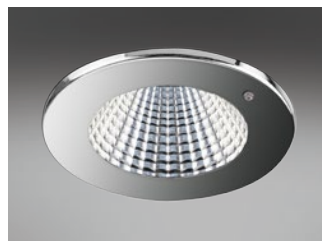

78. Accessories

Bezel Finish

TA200/WH
White bezel

TA200/CH
Chrome bezel

TA200/BA
Brushed aluminium bezel

Product Variation
Various colours available on request

AT200/WH
White anti-tamper bezel

AT200/CH
Chrome anti-tamper bezel

AT200/BA
Brushed aluminium anti-tamper bezel

Product Variation
Various colours available on request

Decorative Bezel

White /WH Chrome /CH Brushed Aluminium /BA

TA225/WH
White bezel complete with clear halo

TA226/WH
White bezel complete with opal halo

Accessories

TA220/FROST
Frosted hi-light

TA220/BLUE
Blue hi-light

TA210/FROST
Frosted vertical halo

TA210/BLUE
Blue vertical halo

78. Accessories

Accessories