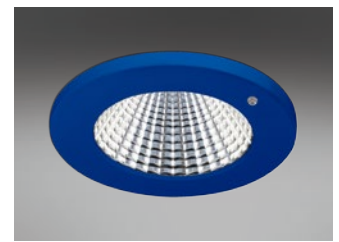

78. Accessories

Bezel Finish

TA200/WH
White bezel

TA200/CH
Chrome bezel

TA200/BA
Brushed aluminium bezel

Product Variation
Various colours available on request

AT200/WH
White anti-tamper bezel

AT200/CH
Chrome anti-tamper bezel

AT200/BA
Brushed aluminium anti-tamper bezel

Product Variation
Various colours available on request

Decorative Bezel

White /WH Chrome /CH Brushed Aluminium /BA

TA225/WH
White bezel complete with clear halo

TA226/WH
White bezel complete with opal halo

Accessories

TA220/FROST
Frosted hi-light

TA220/BLUE
Blue hi-light

TA210/FROST
Frosted vertical halo

TA210/BLUE
Blue vertical halo

78. Accessories

Accessories