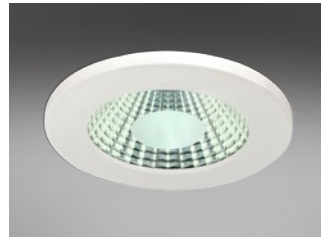

78. Accessories

Bezel Finish

TA200/WH
White bezel

TA200/CH
Chrome bezel

TA200/BA
Brushed aluminium bezel

Product Variation
Various colours available on request

AT200/WH
White anti-tamper bezel

AT200/CH
Chrome anti-tamper bezel

AT200/BA
Brushed aluminium anti-tamper bezel

Product Variation
Various colours available on request

Decorative Bezel

White /WH Chrome /CH Brushed Aluminium /BA

TA225/WH
White bezel complete with clear halo

TA226/WH
White bezel complete with opal halo

Accessories

TA220/FROST
Frosted hi-light

TA220/BLUE
Blue hi-light

TA210/FROST
Frosted vertical halo

TA210/BLUE
Blue vertical halo

78. Accessories

Accessories

Continued

TA206
IP54 Glass scatter dome

TA240
IP54 Clear glass

TA241
IP54 Centre etched glass

TA242
IP54 Fully etched glass

TA208
Kick reflector

GF208 / GF218
Anti-tamper driver / Anti-tamper bit