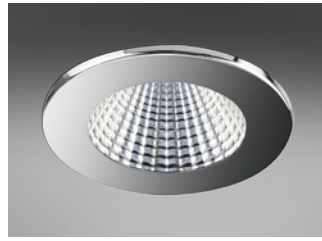

78. Accessories

Bezel Finish

TA200/WH
White bezel

TA200/CH
Chrome bezel

TA200/BA
Brushed aluminium bezel

Product Variation
Various colours available on request

AT200/WH
White anti-tamper bezel

AT200/CH
Chrome anti-tamper bezel

AT200/BA
Brushed aluminium anti-tamper bezel

Product Variation
Various colours available on request

Decorative Bezel

White /WH Chrome /CH Brushed Aluminium /BA

TA225/WH
White bezel complete with clear halo

TA226/WH
White bezel complete with opal halo

Accessories

TA220/FROST
Frosted hi-light

TA220/BLUE
Blue hi-light

TA210/FROST
Frosted vertical halo

TA210/BLUE
Blue vertical halo

78. Accessories

Accessories